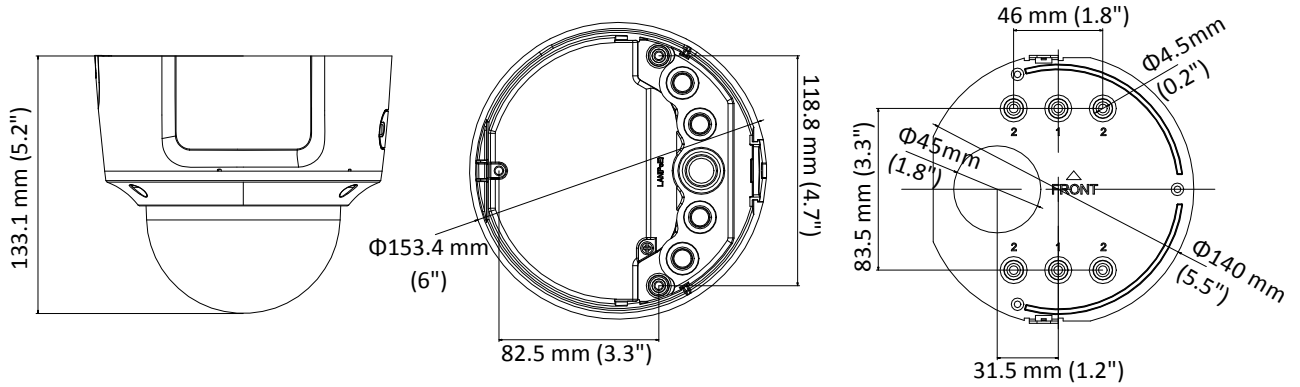

Specifications

Camera	
Image Sensor	1/2.5" Progressive Scan CMOS
Min. Illumination	Color: 0.01 Lux @ (F1.2, AGC ON), 0.018 Lux @ (F1.6, AGC ON), 0 Lux with IR
Shutter Speed	1/3 s to 1/100,000 s
Slow Shutter	Yes
Auto-Iris	No
Day & Night	IR Cut Filter
Digital Noise Reduction	3D DNR
WDR	120dB
3-Axis Adjustment	Pan: 0° to 355°, tilt: 0° to 75°, rotate: 0° to 355°
Lens	
Focal Length	2.8 to 12 mm
Aperture	F1.6
Focus	Auto
FOV	Horizontal field of view: 105° to 34.5° Vertical field of view: 55° to 19° Diagonal field of view: 125° to 40°
Lens Mount	Φ14
IR	
IR Range	Up to 30 m
Wavelength	850nm
Compression Standard	
Video Compression	Main stream: H.265/H.264 Sub-stream: H.265/H.264/MJPEG Third stream: H.265/H.264
H.264 Type	Main Profile/High Profile
H.264+	Main stream supports
H.265 Type	Main Profile
H.265+	Main stream supports
Video Bit Rate	256 Kbps to 16 Mbps
Audio Compression	G.711/G.722.1/G.726/MP2L2/PCM
Audio Bit Rate	64Kbps(G.711)/16Kbps(G.722.1)/16Kbps(G.726)/32-192Kbps(MP2L2)
Smart Feature-set	
Behavior Analysis	Line crossing detection, intrusion detection
Face Detection	Yes
Region of Interest	Support 1 fixed region for main stream and sub-stream
Image	
Max. Resolution	3840 × 2160
Main Stream	50Hz: 12.5 fps (3840 × 2160), 20fps (3072 × 1728), 25 fps (2560 × 1440, 1920 × 1080, 1280 × 720) 60Hz: 15 fps (3840 × 2160), 20fps (3072 × 1728), 30 fps (2560 × 1440, 1920 × 1080, 1280 × 720)
Sub-Stream	50Hz: 25fps (640 × 480, 640 × 360, 320 × 240) 60Hz: 30fps (640 × 480, 640 × 360, 320 × 240)
Third Stream	50Hz: 25fps (1280 × 720, 640 × 360, 352 × 288) 60Hz: 30fps (1280 × 720, 640 × 360, 352 × 240)

Available Model:

DS-2CD2783G0-IZS(2.8 to 12 mm)

Dimensions

Accessories

DS-1471ZJ-155
Pendant Mount

DS-1473ZJ-155
Wall Mount

DS-1475ZJ-SUS
Vertical Pole Mount

DS-1476ZJ-SUS
Corner Mount